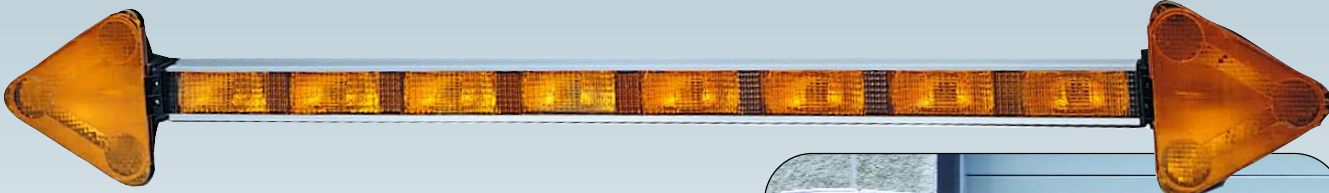

ARROWSTIK (CONT)

AS47LH