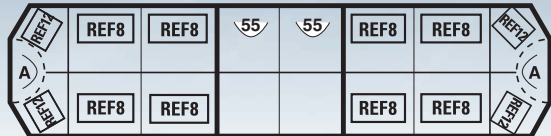

Specifications

- 18", 36", 47", 58", 69", 80" and 91" Lengths
- 12.2" W x 2.7" H
- 12 Volt
- Meets all Applicable SAE, NFPA and California Title 13 Specifications when Properly Configured.

Now with a Central Controller!

Central Controller
on RX 2700

RX 2700CC™

Standard Configurations

Standard Bars (47")

2747A1CC

2747A2CC

2747A26CC*

2747A3CC