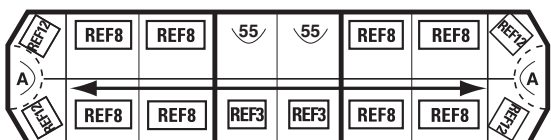

Specifications

- 18", 36", 47", 58", 69", 80" and 91" Lengths
- 12.2" W x 2.7" H
- 12 Volt
- Meets all Applicable SAE, NFPA and California Title 13 Specifications when Properly Configured.

Now with a Central Controller!

Central Controller
on RX 2700

RX 2700CC™

Standard Configurations

Standard Bars (47")

2747A1CC

2747A2CC

2747A26CC*

2747A3CC