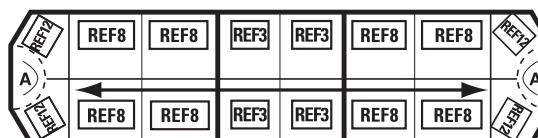

2747A86CC*

*RLS Owners: Please Contact Customer Service at (314) 426-2700 for special requirements for ArrowStik when using this configuration.

RX 2700CC LIGHTBAR KEY			
REF3	3 LED REFLECTOR PRIZM MODULE	55	55W STATIONARY/TD
REF8	8 LED REFLECTOR PRIZM MODULE	A	35W MR-11 ALLEY LIGHT
REF12	12 LED REFLECTOR PRIZM MODULE	←OLP3→	OPTIX 3-UP LOW PROFILE BUILT-IN ARROWSTIK
OLP3	OPTIX 3-UP LOW PROFILE MODULE FOR DUAL STACKING	←REF3→	3 LED REFLECTOR PRIZM BUILT-IN ARROWSTIK