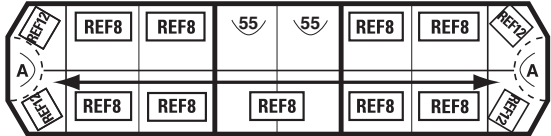

2747A35CC*