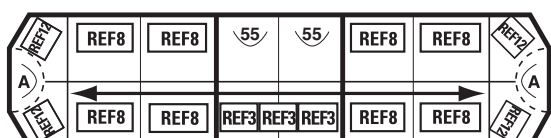

2747A47CC*