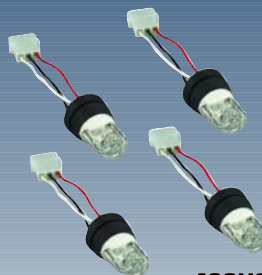

HIDE-A-WAY SYSTEMS

EXTERIOR

490HCL: 90W Power Supply (CPS690), 4 Clear Strobes, Cables (4-30')

STROBE HIDE-A-WAY

Design Features

Selectable Flash Patterns

12 Volt, 3 Amp or 24 Volt, 1.5 Amp

Options

Clear, Red, Blue or Amber Strobe Tubes

20' or 25' Cable

Four Head 75W Power Supply

Waterproof Plug Set

Build your own Hide-A-Way Systems

FEATURES	MODELS						
	4HCL	4HCL-25	440HCL	2HCL	6HCL	220HCL	490HCL
Clear Tubes	4	4	4	2	6	2	4
Two Head System				x		x	
Four Head System	x	x	x				
Six Head System					x		x
60W Power Supply	x	x					
40W Power Supply			x				
35W Power Supply				x			
20W Power Supply						x	
90W Power Supply					x		x
15' Cables	4	2	4	2	4		
25' Cables		2					
30' Cables						2	4

LED HIDE-A-WAY

Design Features

Two Optix lighthead modules—one each for the driver and passenger side.

LED flasher with 15 different flash patterns.

Two 15' cables pre-attached to the light modules for easy installation.

Five Year Warranty on the LEDs

Options

Red, Blue, Amber or White LEDs

Models

2LHCVF	Two Head LED system for Crown Victoria, Front
2LHCVR	Two Head LED system for Crown Victoria, Rear
2LHCHR	Two Head LED system for Charger, Rear